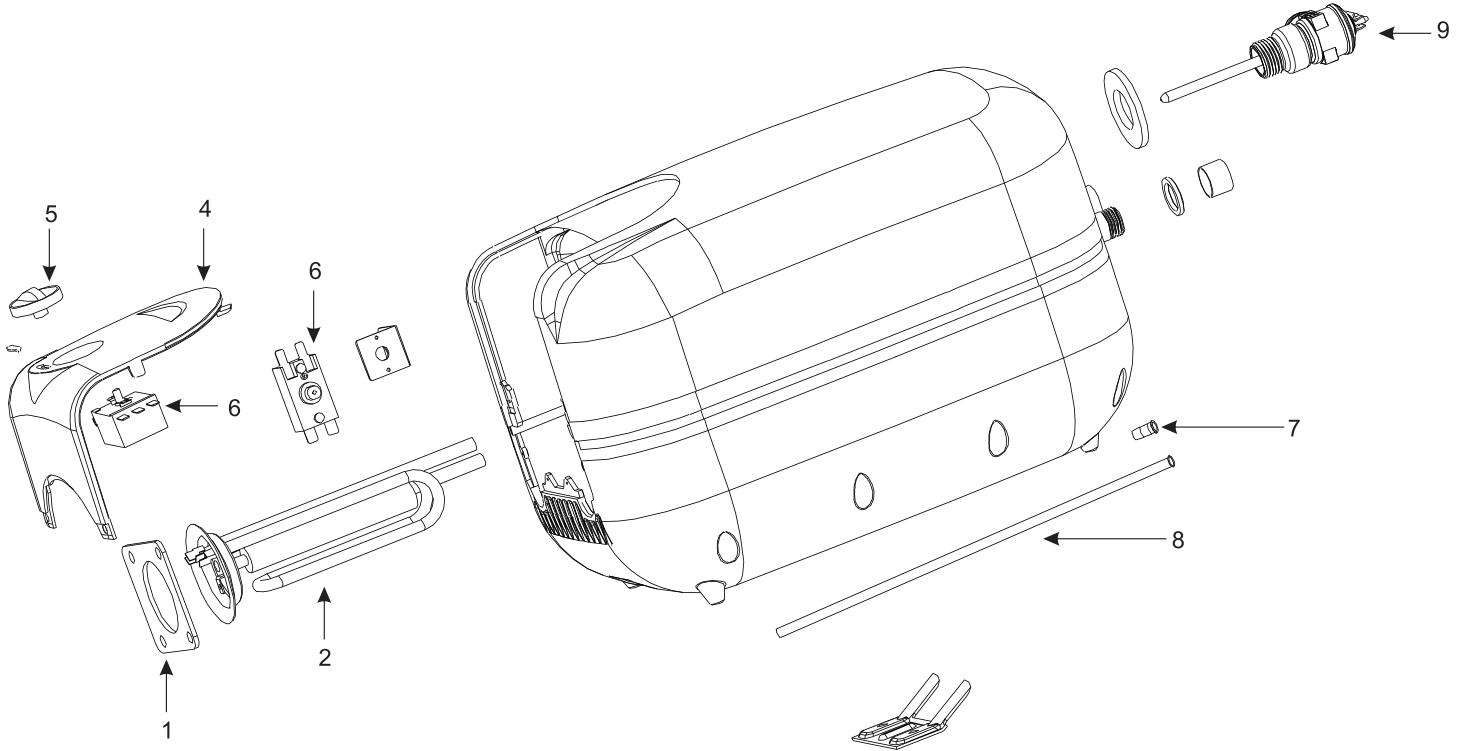

Parts Breakdown

Item 46788

Pump

Parts Breakdown

Item 46788

Electric Water Heater

Parts Breakdown

Item 46788

Pump

Item No.	Description	Position	Item No.	Description	Position	Item No.	Description	Position
AK245	Screw of Pump for 46788	1	AK248	Impeller of Pump for 46788	4	AK251	Body of Pump for 46788	7
AK246	Impeller Cover of Pump for 46788	2	AK249	Handle of Pump for 46788	5	AK252	Shaft of Pump for 46788	8
AK247	Gasket of Pump for 46788	3	AK250	Screw of Pump for 46788	6	AK253	Motor of Pump for 46788	9

Electric Water Heater

Item No.	Description	Position	Item No.	Description	Position	Item No.	Description	Position
AK254	Fixed Plate of Water Heater for 46788	1	AK257	Decorative Cover of Water Heater for 46788	4	AK260	Rubber Sealing Ring of Water Heater for 46788	7
AK255	Heating Element of Water Heater for 46788	2	AK258	Knob of Water Heater for 46788	5	AK261	Inlet Pipe of Water Heater for 46788	8
AK256	Thermostat of Water Heater for 46788	3	AK259	Thermal Cut-Off of Water Heater for 46788	6	AK262	Valve of Water Heater for 46788	9