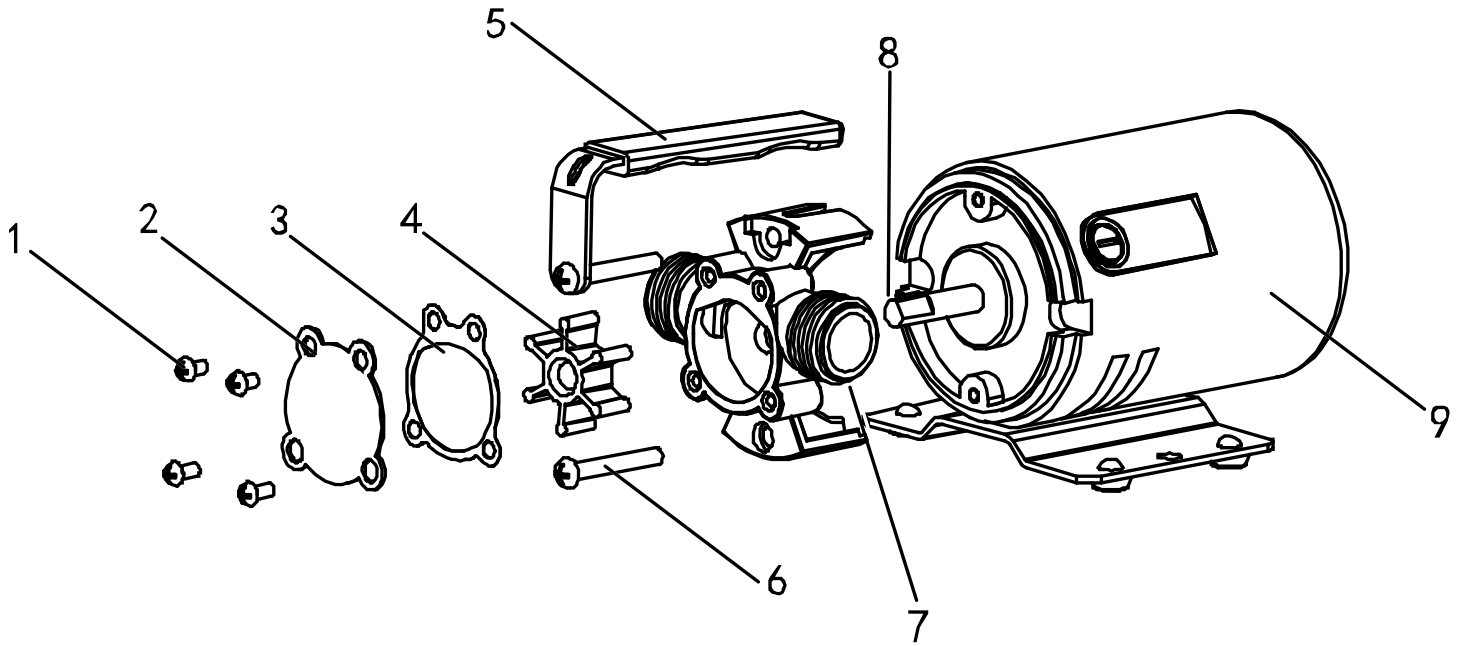

Parts Breakdown

Item 46788

Pump

Parts Breakdown

Item 46788

Electric Water Heater

Parts Breakdown

Item 46788

Pump

Item No.	Description	Position	Item No.	Description	Position	Item No.	Description	Position
AK245	Screw of Pump for 46788	1	AK248	Impeller of Pump for 46788	4	AK251	Body of Pump for 46788	7
AK246	Impeller Cover of Pump for 46788	2	AK249	Handle of Pump for 46788	5	AK252	Shaft of Pump for 46788	8
AK247	Gasket of Pump for 46788	3	AK250	Screw of Pump for 46788	6	AK253	Motor of Pump for 46788	9

Electric Water Heater

Item No.	Description	Position	Item No.	Description	Position	Item No.	Description	Position
AK254	Fixed Plate of Water Heater for 46788	1	AK257	Decorative Cover of Water Heater for 46788	4	AK260	Rubber Sealing Ring of Water Heater for 46788	7
AK255	Heating Element of Water Heater for 46788	2	AK258	Knob of Water Heater for 46788	5	AK261	Inlet Pipe of Water Heater for 46788	8
AK256	Thermostat of Water Heater for 46788	3	AK259	Thermal Cut-Off of Water Heater for 46788	6	AK262	Valve of Water Heater for 46788	9